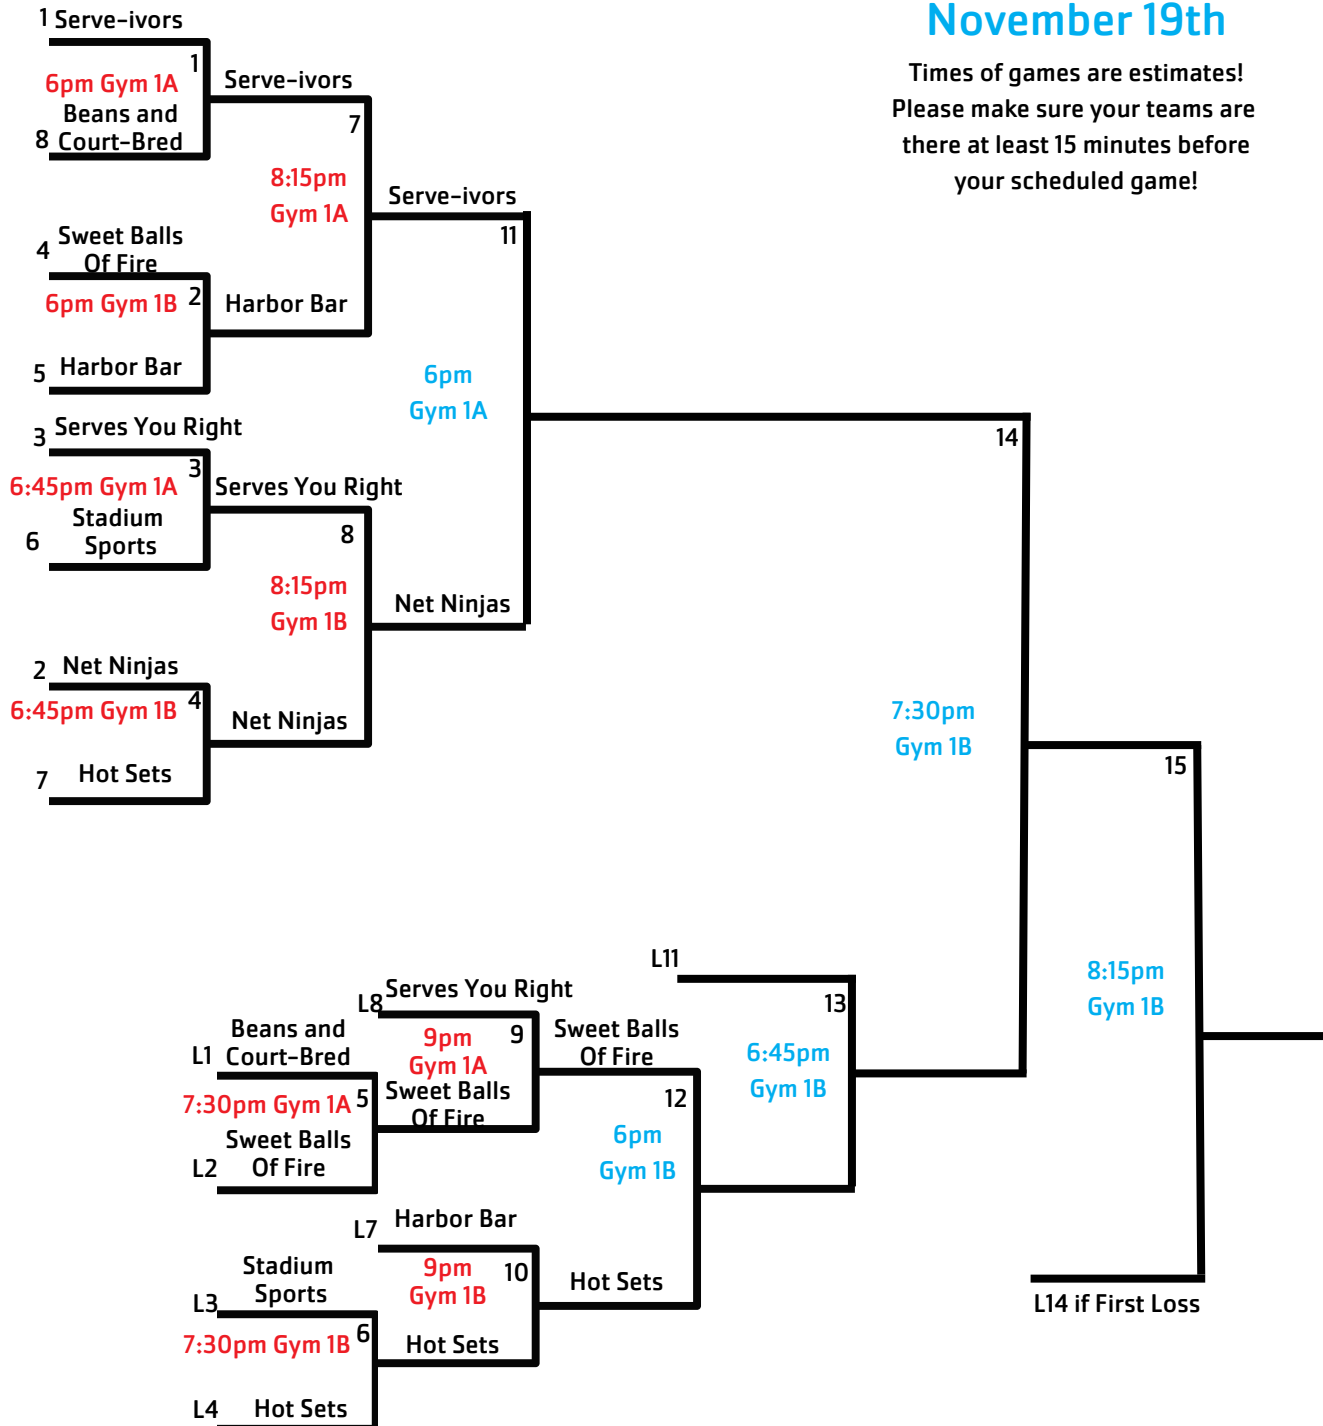

2025 Fall

Women's North Tournament Schedule

November 12th

November 19th

Times of games are estimates!
Please make sure your teams are
there at least 15 minutes before
your scheduled game!

2025 Fall

Women's South Tournament Schedule

November 12th

November 19th

Times of games are estimates!
Please make sure your teams are
there at least 15 minutes before
your scheduled game!